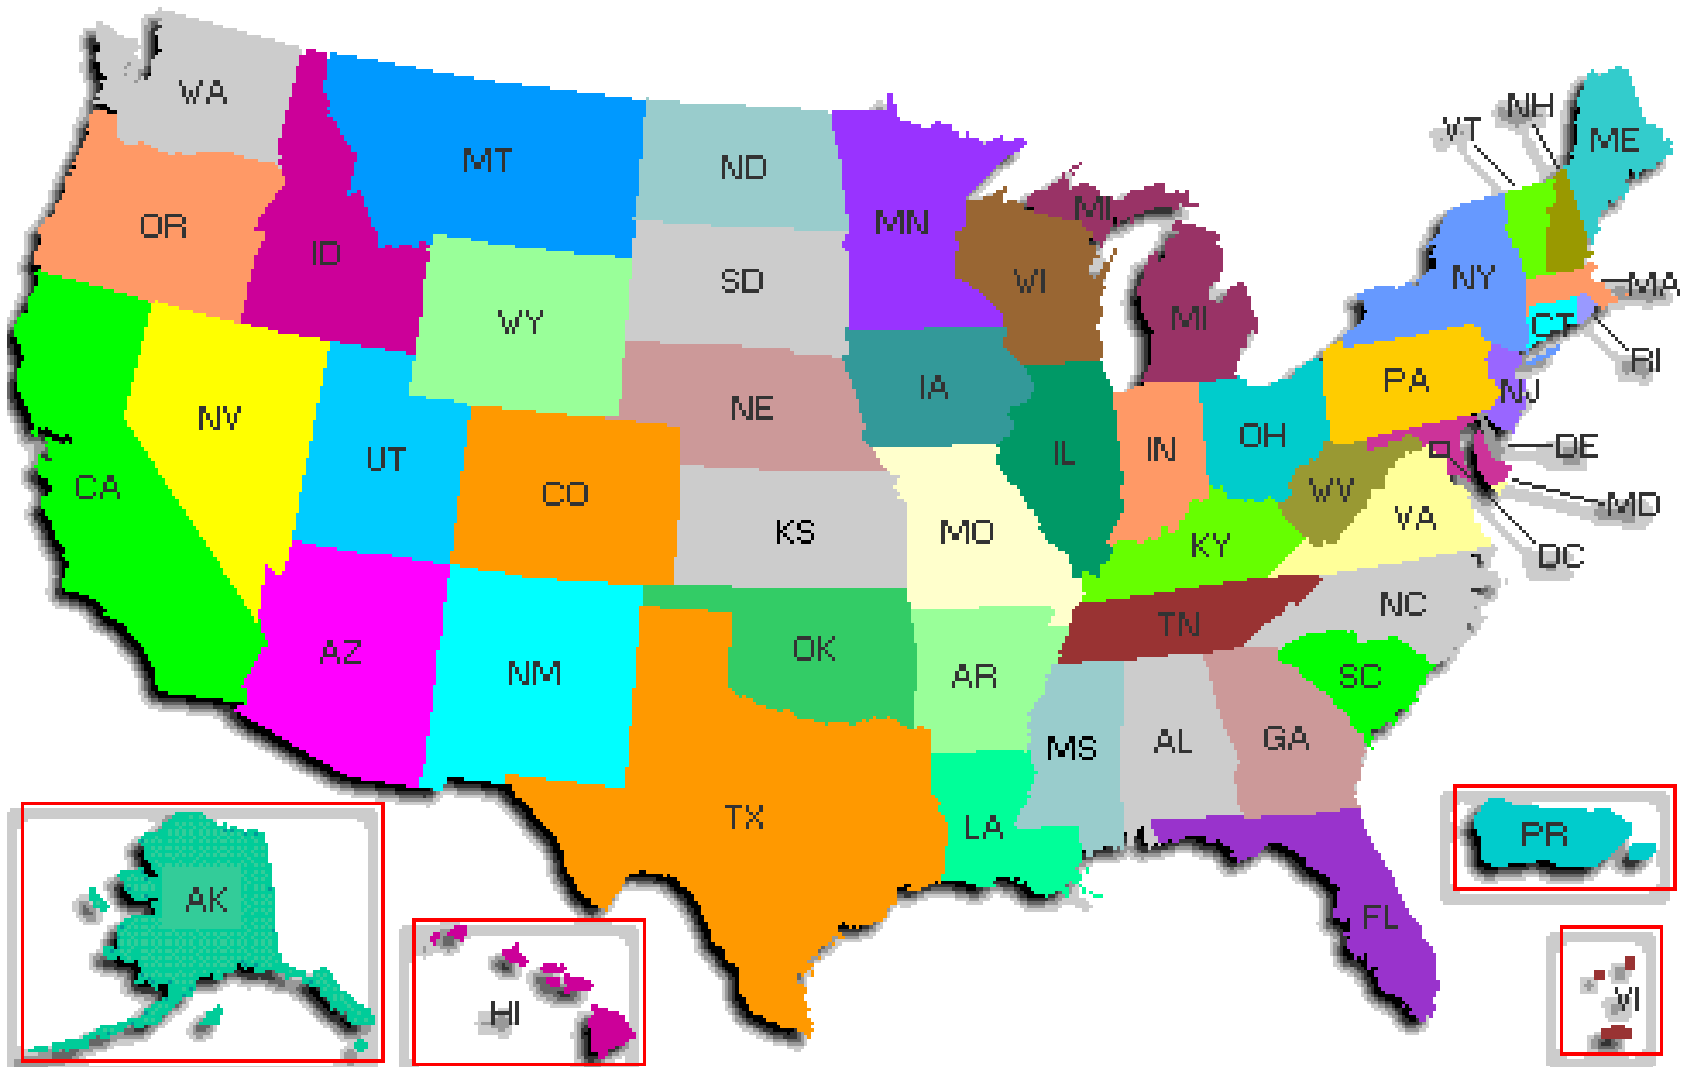

**Your
Galactic
Address**

Your Name

Your School

Laney High School

Your City Your State

Your Zip Code

28405

Your Country

United States of America

Your Planet

(Earth...duh)

Your Star System

Solar System

The Orion Arm (spur)

Your Star

The SUN!

Your Galaxy

There are billions of galaxies in the universe!

The Milky Way

What's at the center of the Milky Way??

There is strong evidence to support the existence of a supermassive black hole at the center of the Milky Way.

Your Galactic Cluster

The Local Group

M 110

NGC 147

NGC 185

Andromeda

Milky Way

Triangulum