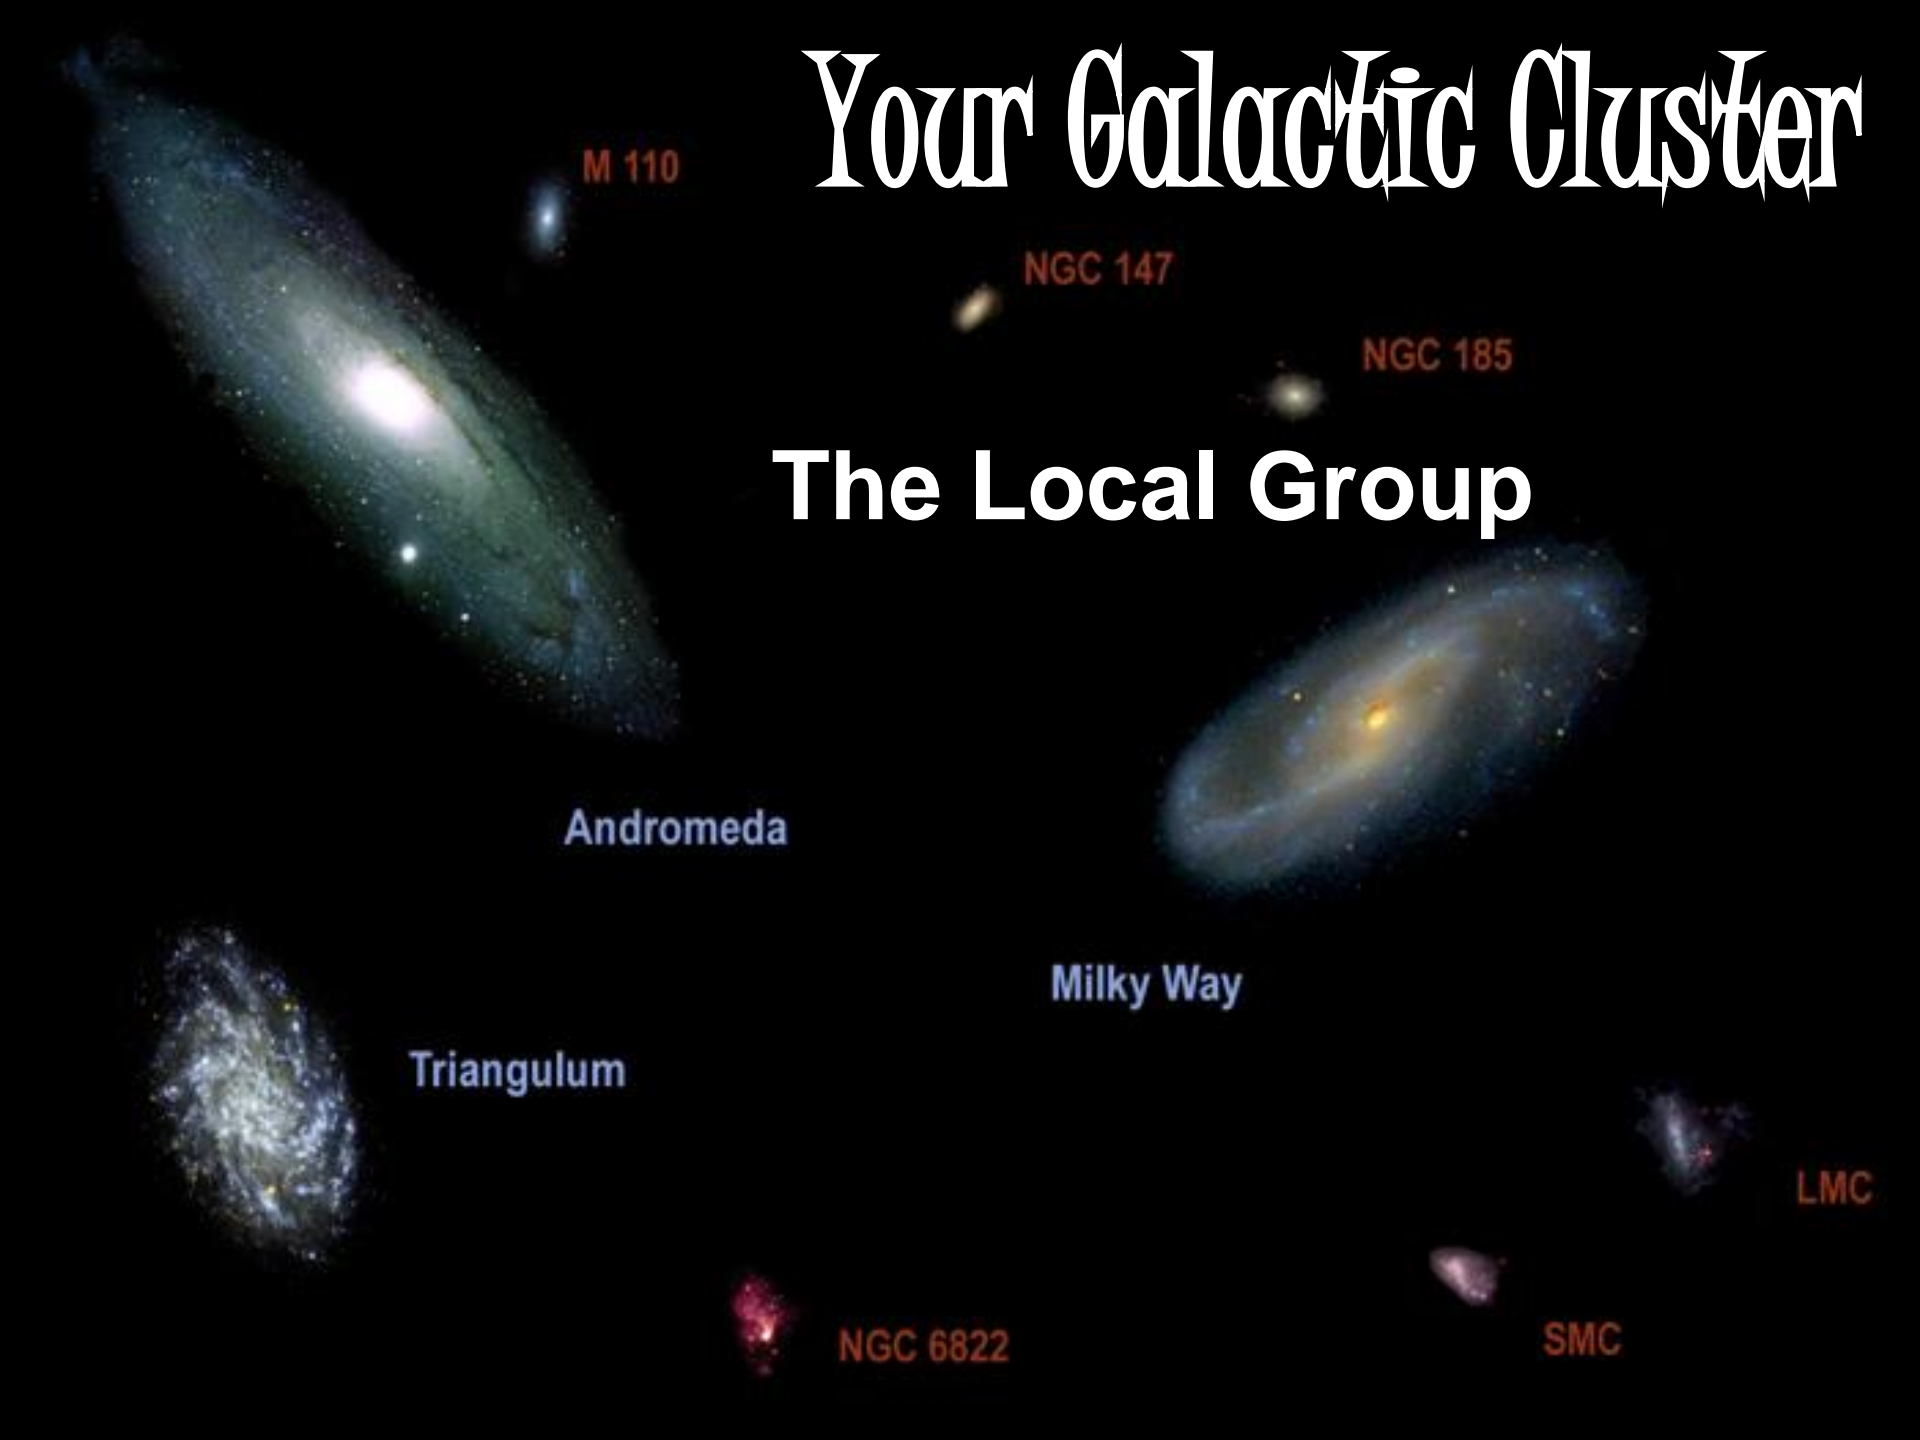

United States of America

Your Planet

(Earth...duh)

Your Star System

Solar System

The Orion Arm (spur)

Your Star

The SUN!

Your Galaxy

There are billions of galaxies in the universe!

The Milky Way

What's at the center of the Milky Way??

There is strong evidence to support the existence of a supermassive black hole at the center of the Milky Way.

Your Galactic Cluster

The Local Group

M 110

NGC 147

NGC 185

Andromeda

Milky Way

Triangulum

LMC

NGC 6822

SMC

Your Galactic Super Cluster

Laniakea Supercluster

it encompasses
100,000 galaxies
stretched out over
520 million ly

We are on

To sum
it all up...