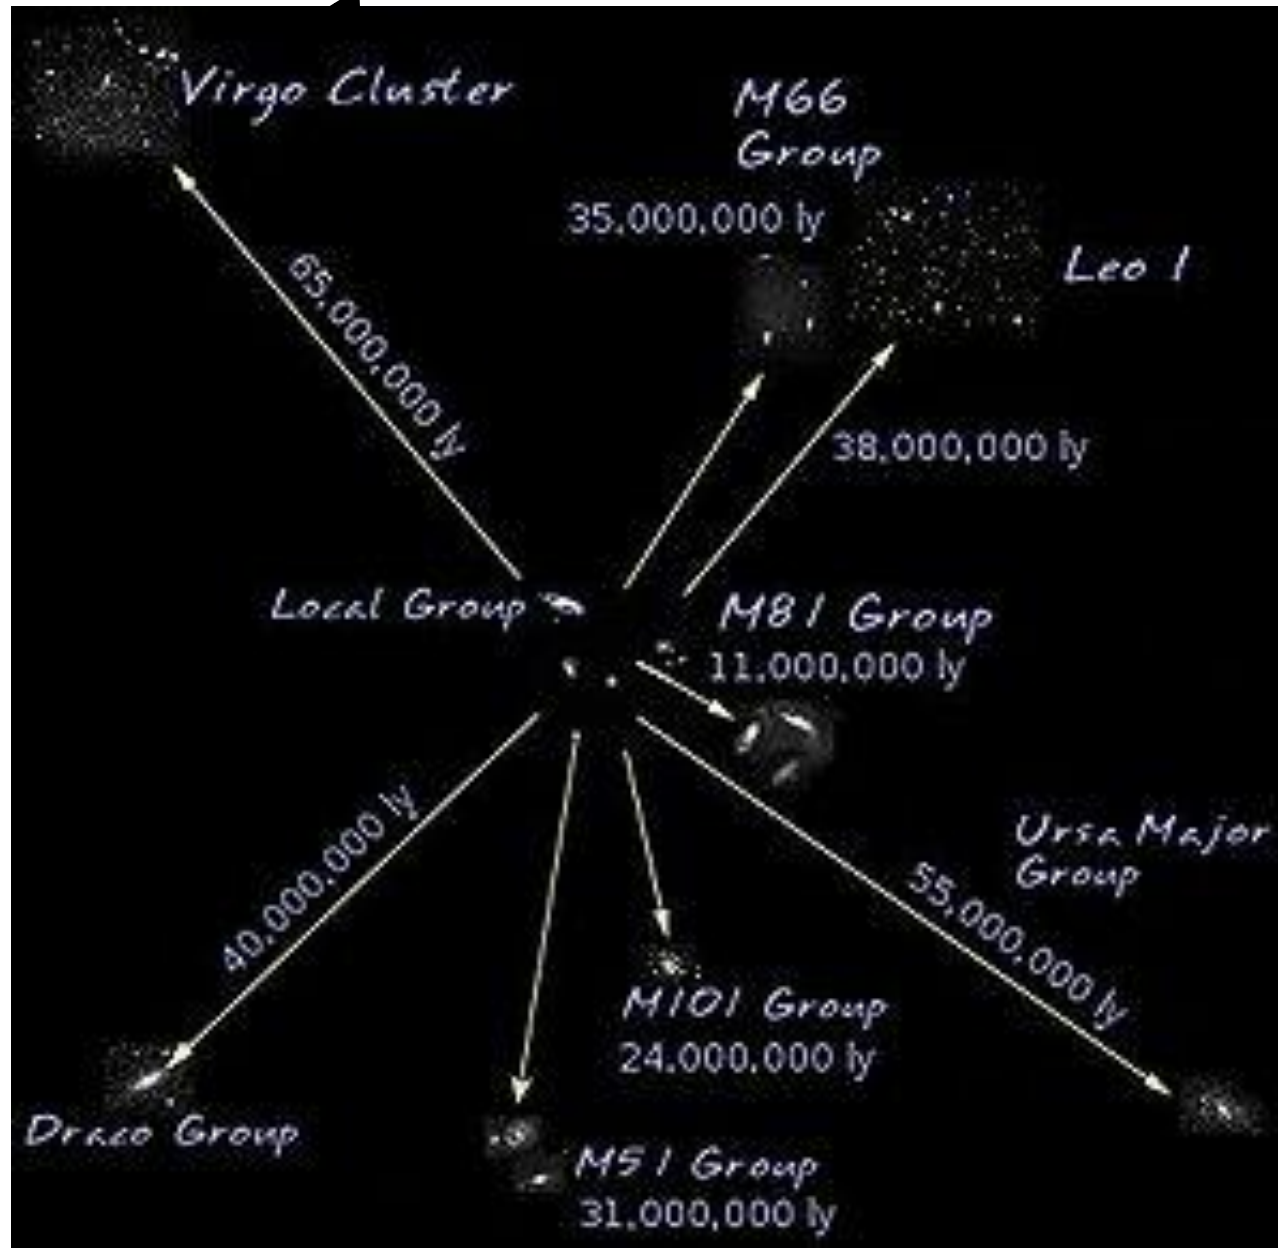

Your Galaxy

There are billions of galaxies in the universe!

The Milky Way

What's at the center of the Milky Way??

There is strong evidence to support the existence of a supermassive black hole at the center of the Milky Way.

Your Galactic Cluster

The Local Group

M 110

NGC 147

NGC 185

Andromeda

Milky Way

Triangulum

LMC

NGC 6822

SMC

Your Galactic Super Cluster

Laniakea Supercluster

it encompasses
100,000 galaxies
stretched out over
520 million ly

We are on

To sum
it all up...

Hear about our home supercluster >

Next..

**Write a message
describing how our the
structure of our
universe and whether
or not you think aliens
are real...**